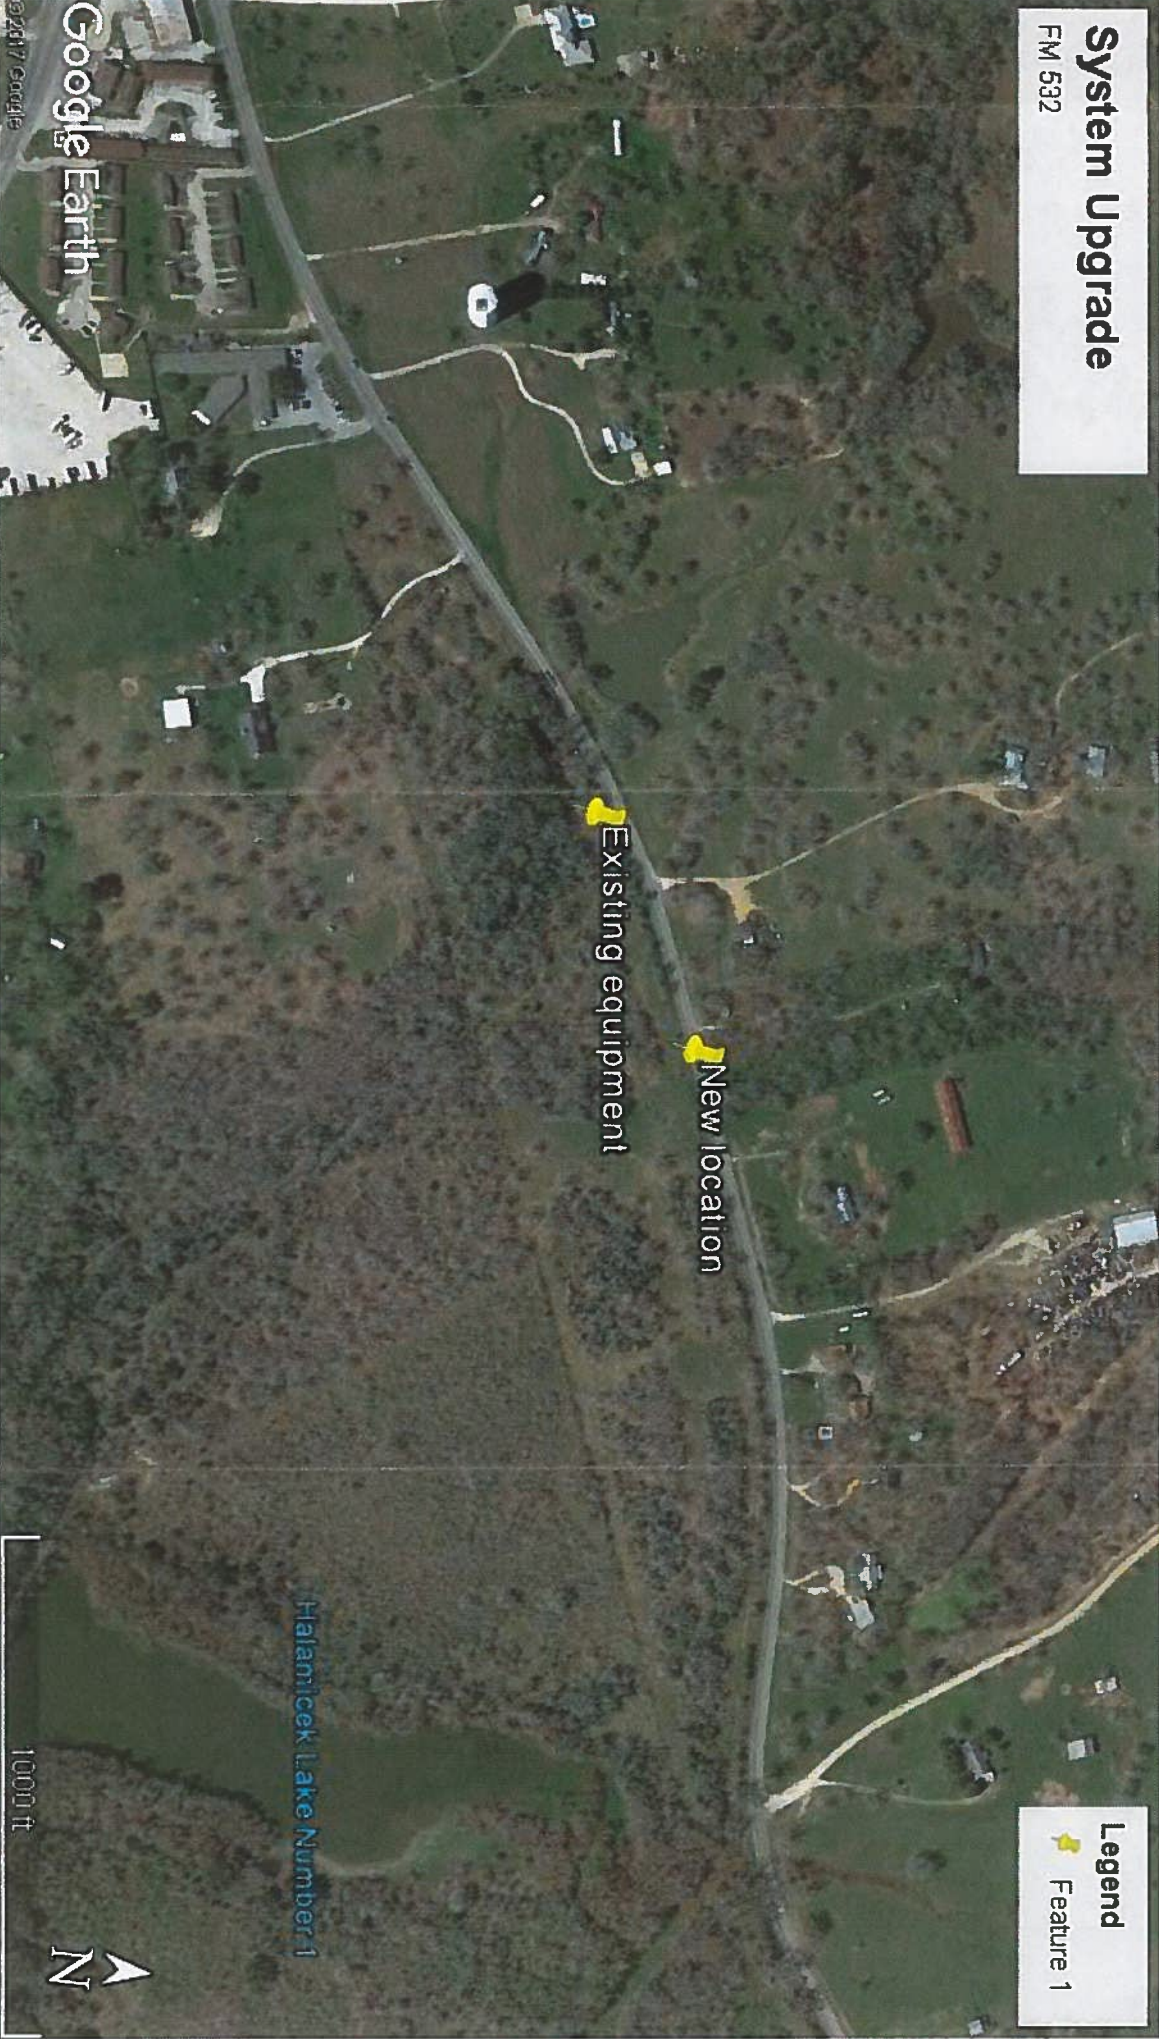

System Upgrade

FM 532

Legend
Feature 1

Existing equipment

New location

Google Earth
©2017 Google

1000 ft
N

Halaniček Lake Number 1